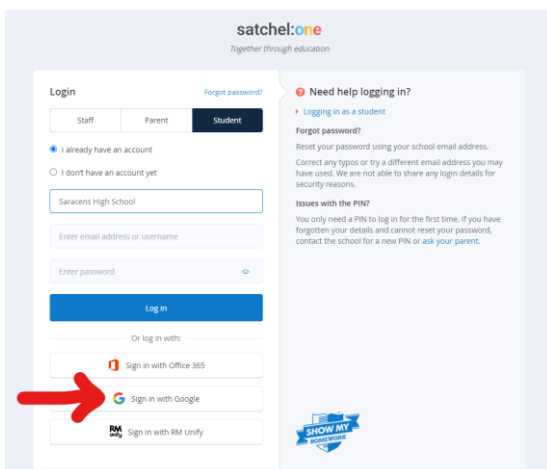

# Saracens High School – pupil homework login

1 – click the Satchel One option in the Quick Links menu on the school website

2 – choose the 'Student' tab

3 – Click the 'Sign in with Google' button

If this still doesn't work, please go to Gmail and check that you are not signed in with a personal account; if so, please sign out and try again. Please contact your Learning Coach for further help.