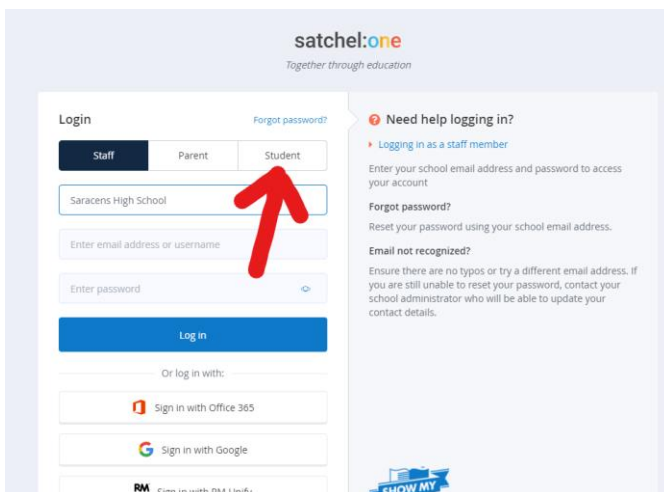

# Saracens High School – pupil homework login

1 – click the Satchel One option in the Quick Links menu on the school website

2 – choose the 'Student' tab

3 – Click the 'Sign in with Google' button

If this still doesn't work, please go to Gmail and check that you are not signed in with a personal account; if so, please sign out and try again. Please contact your Learning Coach for further help.