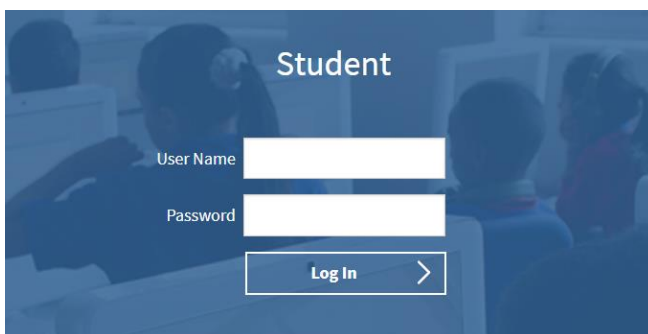

# Saracens High School – Accelerated Reader login guide

1 – click the REN (Renaissance Place) link at the top of the school website

2 – click “I am a Student”

3 – enter your User Name and Password

Your **User Name** is the first part of your school e-mail address (the bit before the @ symbol). Your **Password** is the one in capital letters that you have been given by your teacher (it is different to your usual school login password).