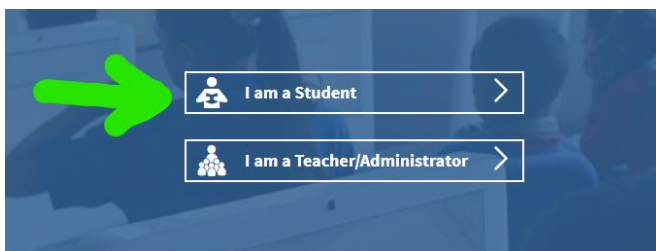

# Saracens High School – Accelerated Reader login guide

1 – click the REN (Renaissance Place) link at the top of the school website

2 – click “I am a Student”

3 – enter your User Name and Password

Your **User Name** is the first part of your school e-mail address (the bit before the @ symbol). Your **Password** is the one in capital letters that you have been given by your teacher (it is different to your usual school login password).